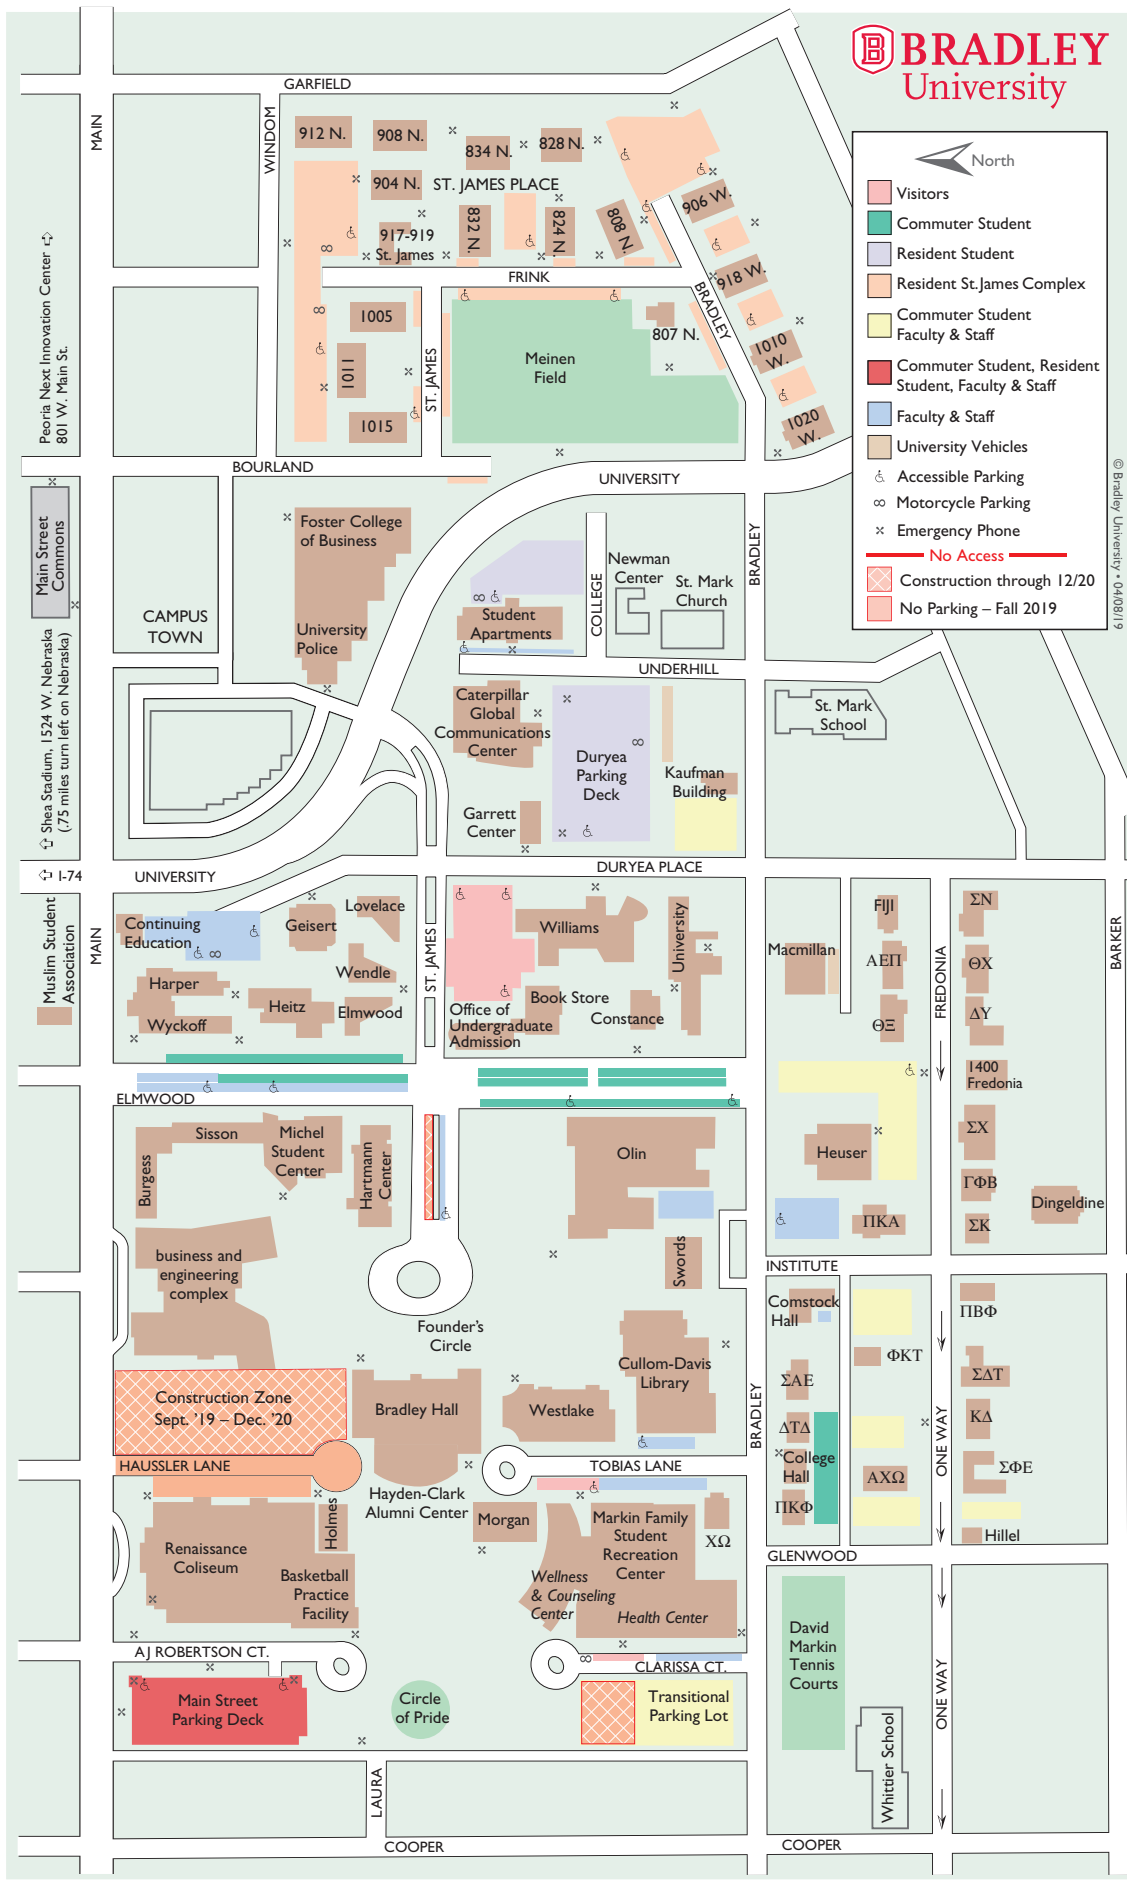

North

- Visitors
- Commuter Student
- Resident Student
- Resident St. James Complex
- Commuter Student Faculty & Staff
- Commuter Student, Resident Student, Faculty & Staff
- Faculty & Staff
- University Vehicles
- Accessible Parking
- Motorcycle Parking
- Emergency Phone
- No Access
- Construction through 12/20
- No Parking – Fall 2019